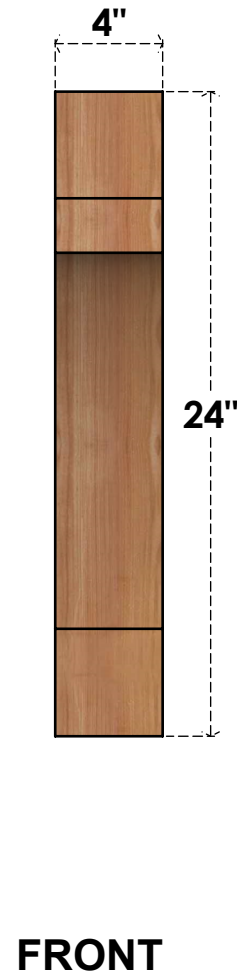

BRC04X16X24MRC00RWR

4"W X 16"D X 24"H MERCED ROUGH SAWN BRACE, WESTERN RED CEDAR

EKENA MILLWORK
 2300 WEST MAIN ST.
 CLARKSVILLE, TX 75426
 TOLL FREE: 866-607-0453
 WWW.EKENAMILLWORK.COM

NOTES

1. INSTALLATION TO BE COMPLETED IN ACCORDANCE WITH MANUFACTURER'S SPECIFICATIONS.
2. DRAWING MAY NOT BE TO SCALE
3. THIS DRAWING IS INTENDED FOR DESIGN AND PLANNING PURPOSES ONLY.
4. ALL INFORMATION CONTAINED HEREIN WAS CURRENT AT THE TIME OF DEVELOPMENT BUT MUST BE REVIEWED AND APPROVED BY THE PRODUCT MANUFACTURER TO BE CONSIDERED ACCURATE.
5. PRODUCTS ARE NOT KILN DRIED. THIS ITEM IS UNIQUE AND WILL CONTAIN THE NATURAL VARIATIONS THAT THE WOOD SPECIES OFFERS. THIS MAY RESULT IN VARIATIONS UP TO 1/4"