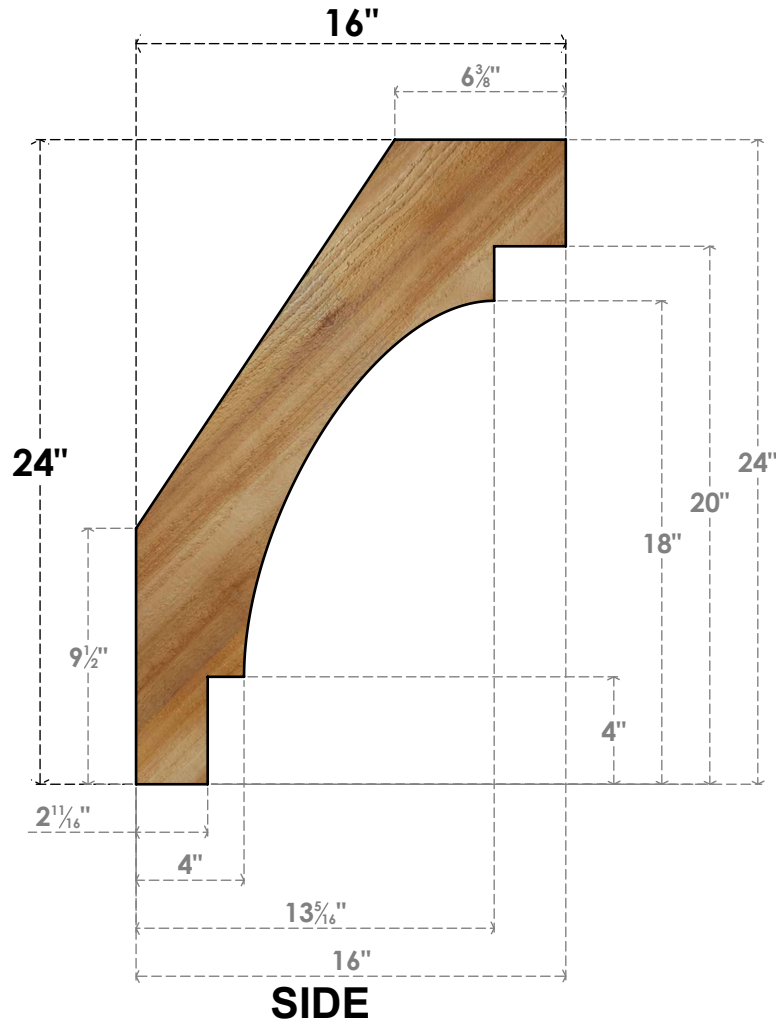

BRC04X16X24MRC00RWR

4"W X 16"D X 24"H MERCED ROUGH SAWN BRACE, WESTERN RED CEDAR

EKENA MILLWORK
 2300 WEST MAIN ST.
 CLARKSVILLE, TX 75426
 TOLL FREE: 866-607-0453
 WWW.EKENAMILLWORK.COM

NOTES

1. INSTALLATION TO BE COMPLETED IN ACCORDANCE WITH MANUFACTURER'S SPECIFICATIONS.
2. DRAWING MAY NOT BE TO SCALE
3. THIS DRAWING IS INTENDED FOR DESIGN AND PLANNING PURPOSES ONLY.
4. ALL INFORMATION CONTAINED HEREIN WAS CURRENT AT THE TIME OF DEVELOPMENT BUT MUST BE REVIEWED AND APPROVED BY THE PRODUCT MANUFACTURER TO BE CONSIDERED ACCURATE.
5. PRODUCTS ARE NOT KILN DRIED. THIS ITEM IS UNIQUE AND WILL CONTAIN THE NATURAL VARIATIONS THAT THE WOOD SPECIES OFFERS. THIS MAY RESULT IN VARIATIONS UP TO 1/4"